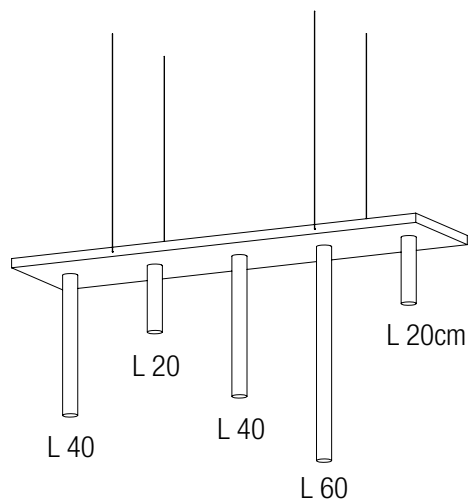

BSOS6
dim. 120 x 30 cm
sospensione con supporto scatolare in
ferro e 5 tubi in ferro Ø4 cm con led
suspended iron structure with 5 iron Ø4
cm tubes with led